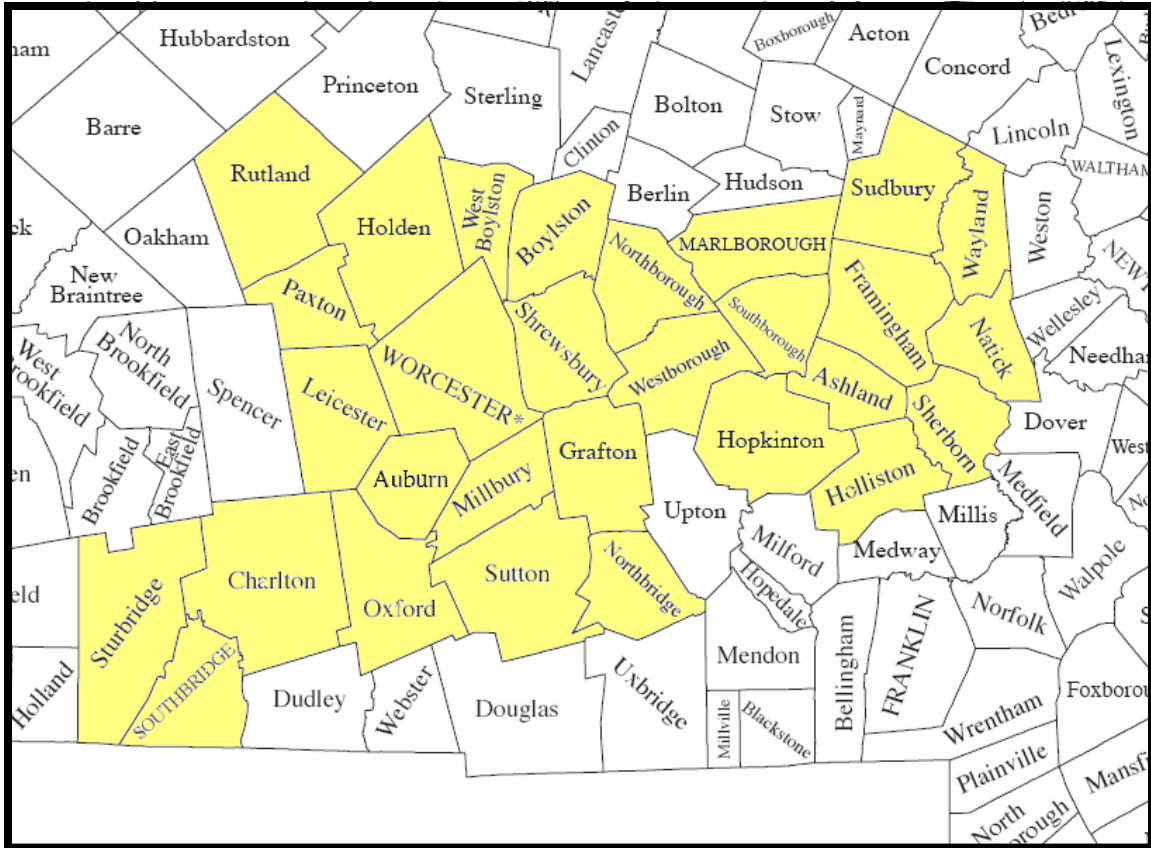

HABITAT FOR HUMANITY ~ METROWEST/GREATER WORCESTER

HFH-MWGW SERVICE AREA

- | | |
|--------------|---------------|
| Ashland | Oxford |
| Auburn | Paxton |
| Boylston | Rutland |
| Charlton | Sherborn |
| Framingham | Shrewsbury |
| Grafton | Southborough |
| Holden | Southbridge |
| Holliston | Sturbridge |
| Hopkinton | Sudbury |
| Leicester | Sutton |
| Marlborough | Wayland |
| Millbury | Westborough |
| Natick | West Boylston |
| Northborough | Worcester |
| Northbridge | |